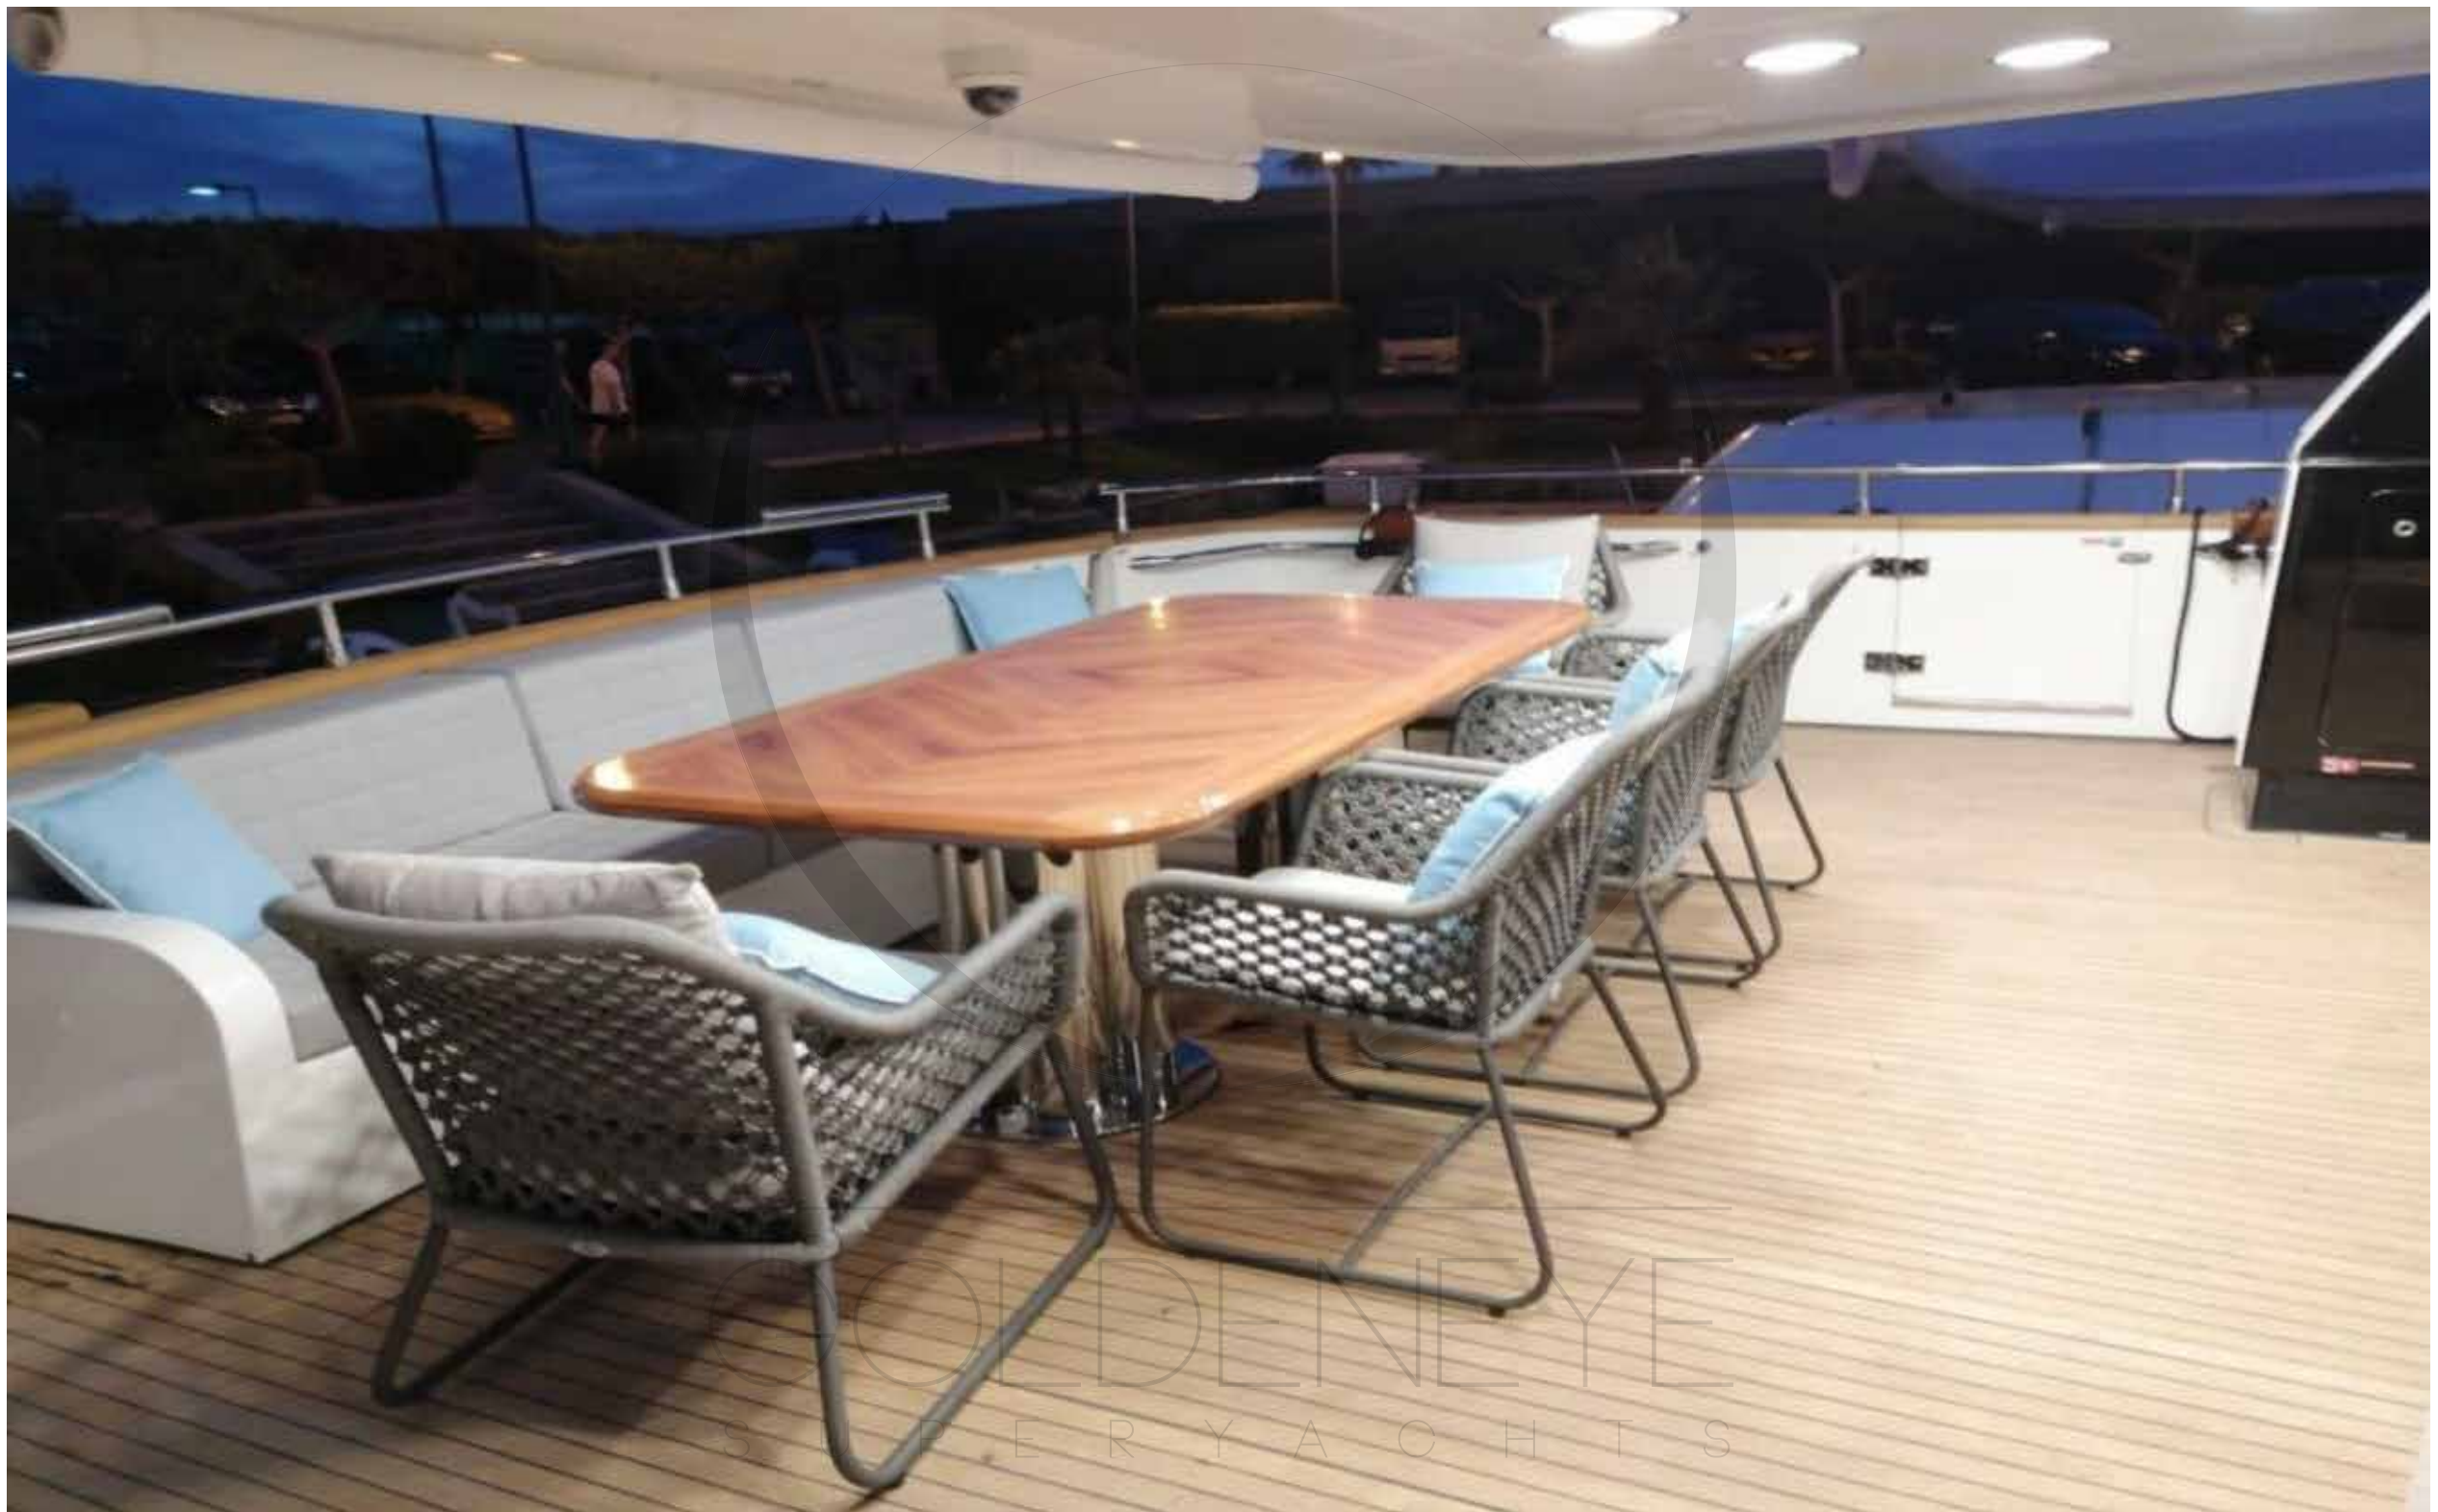

# BRIEF BOAT SPECIFICATIONS

Lenght (m): .....	30
Cabins: .....	5
Guests: .....	25
Cruising Speed: .....	29
Hours: .....	8
Rate per day (USD): .....	7,200

*Goldeneye is an official registered charter establishment*