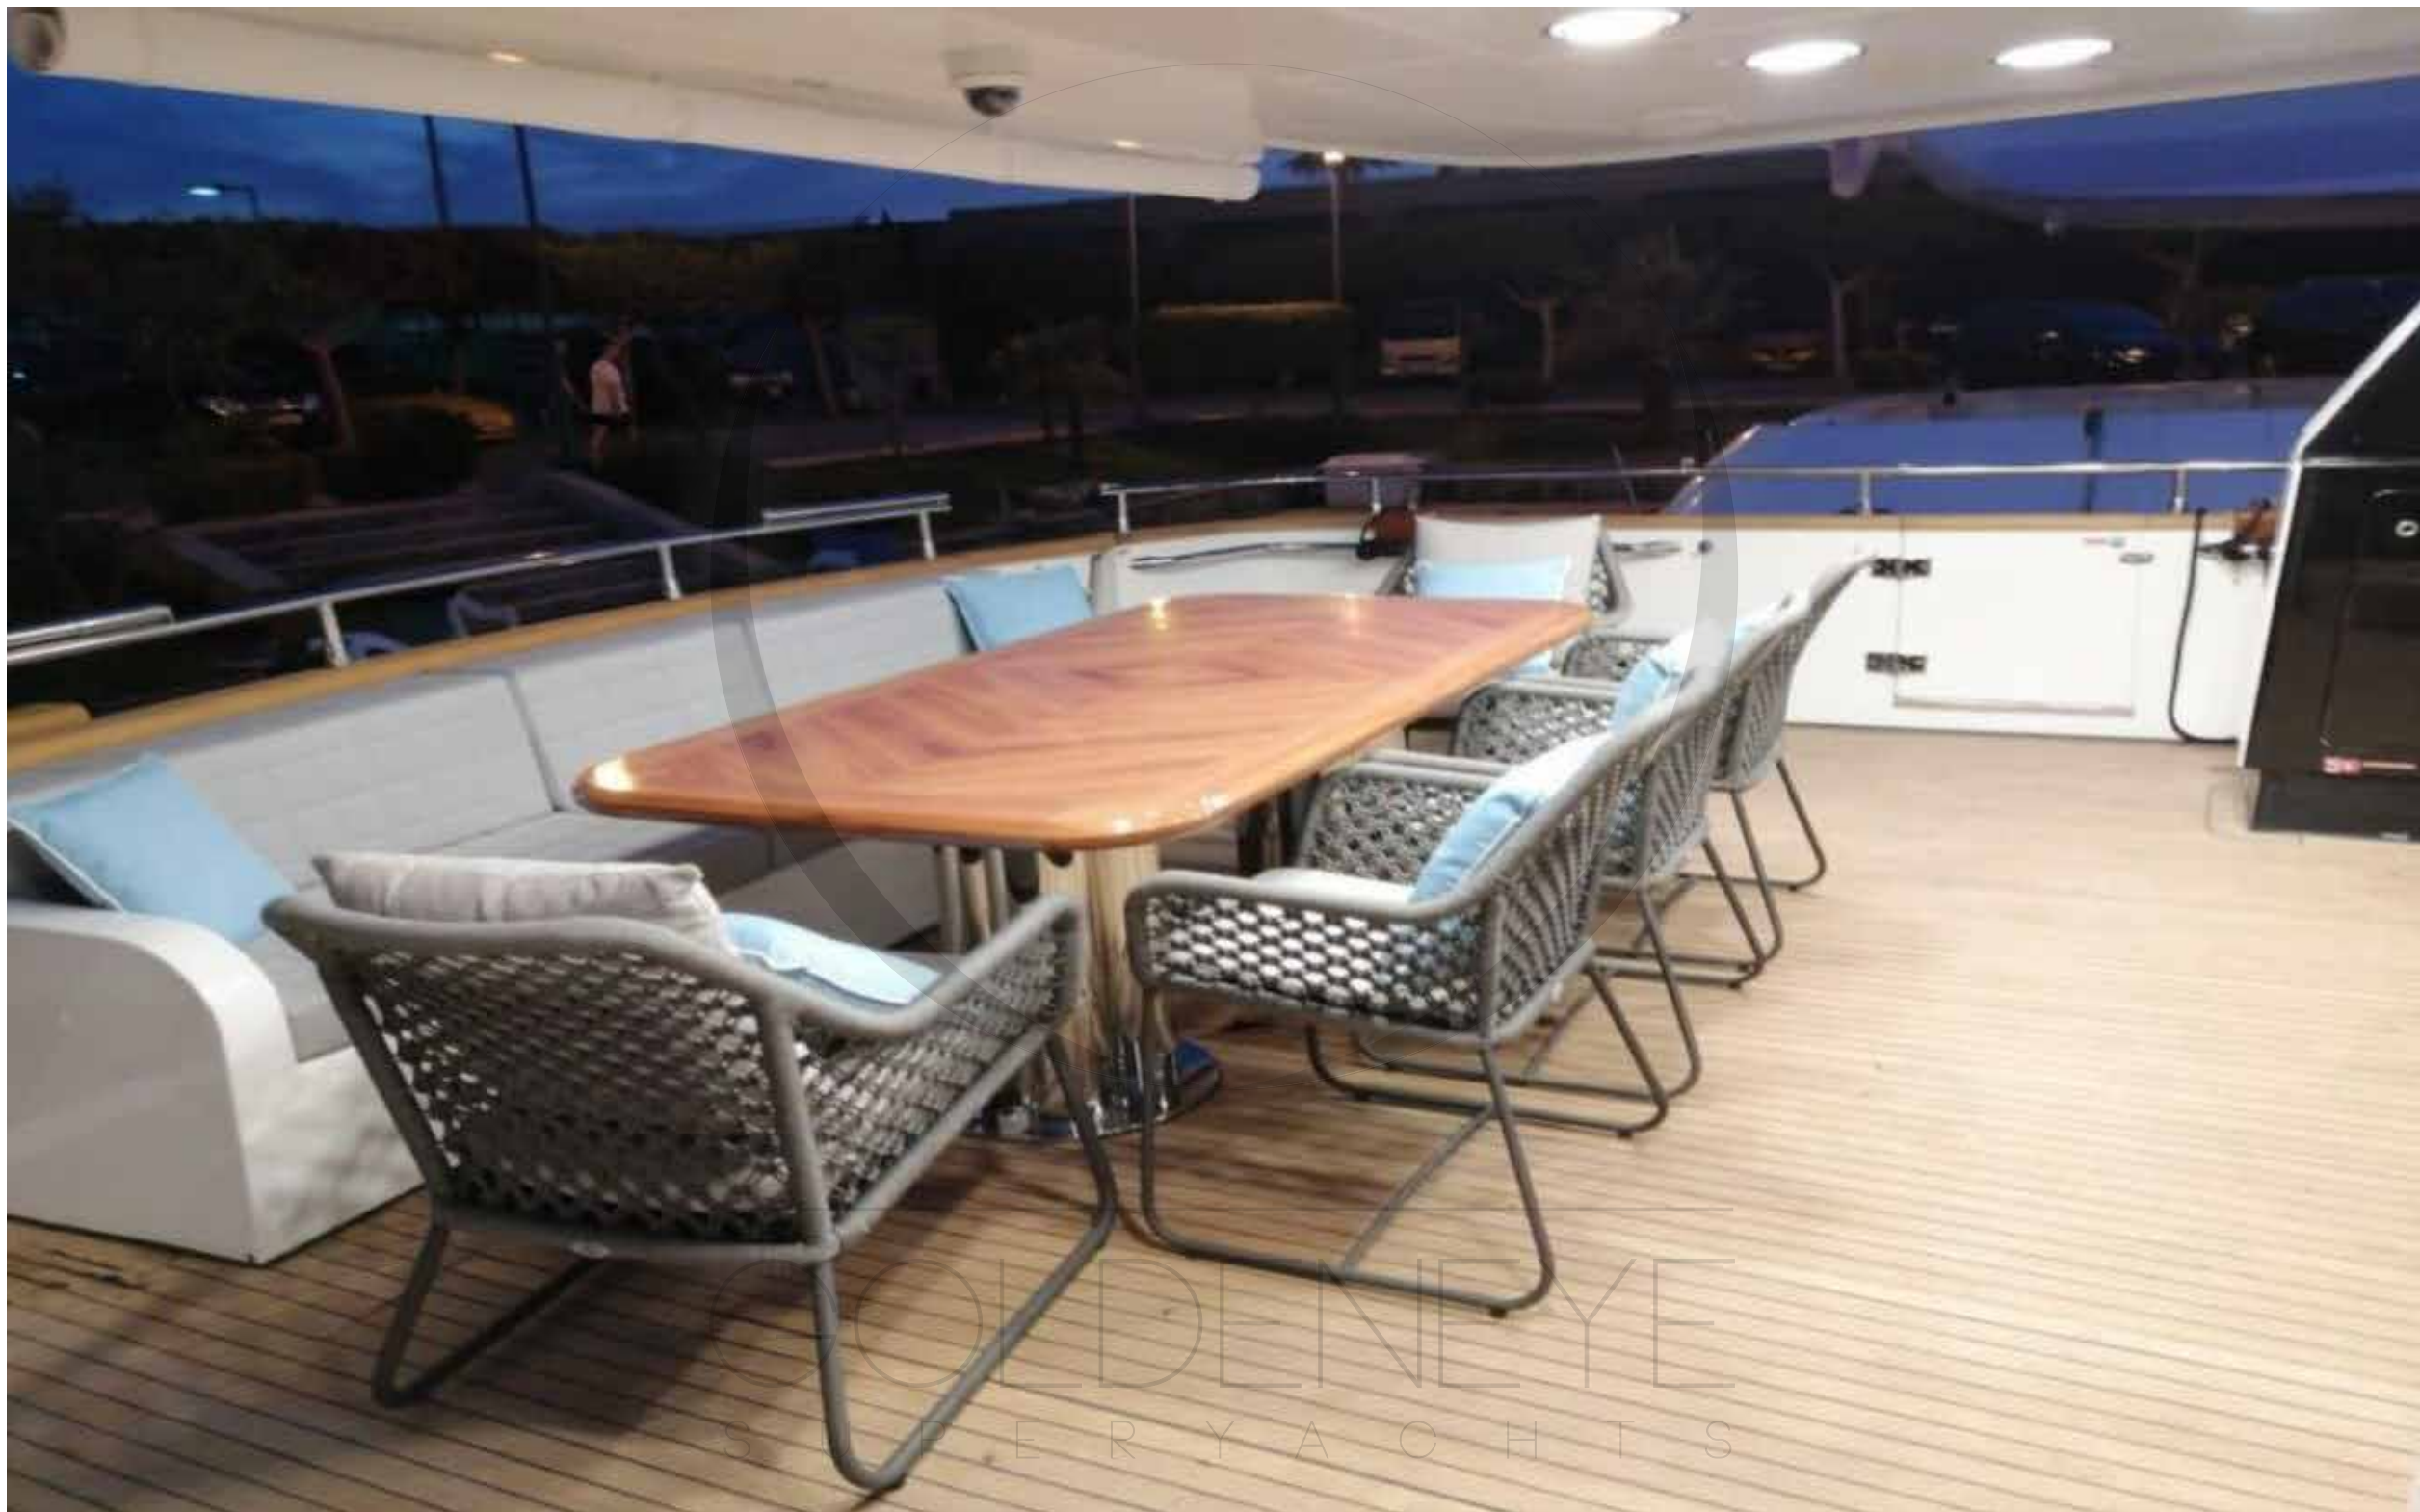

# BRIEF BOAT SPECIFICATIONS

Length (m): .....	30
Cabins: .....	5
Guests: .....	25
Cruising Speed: .....	29
Hours: .....	8
Rate per day (USD): .....	7,200

*Goldeneye is an official registered charter establishment*