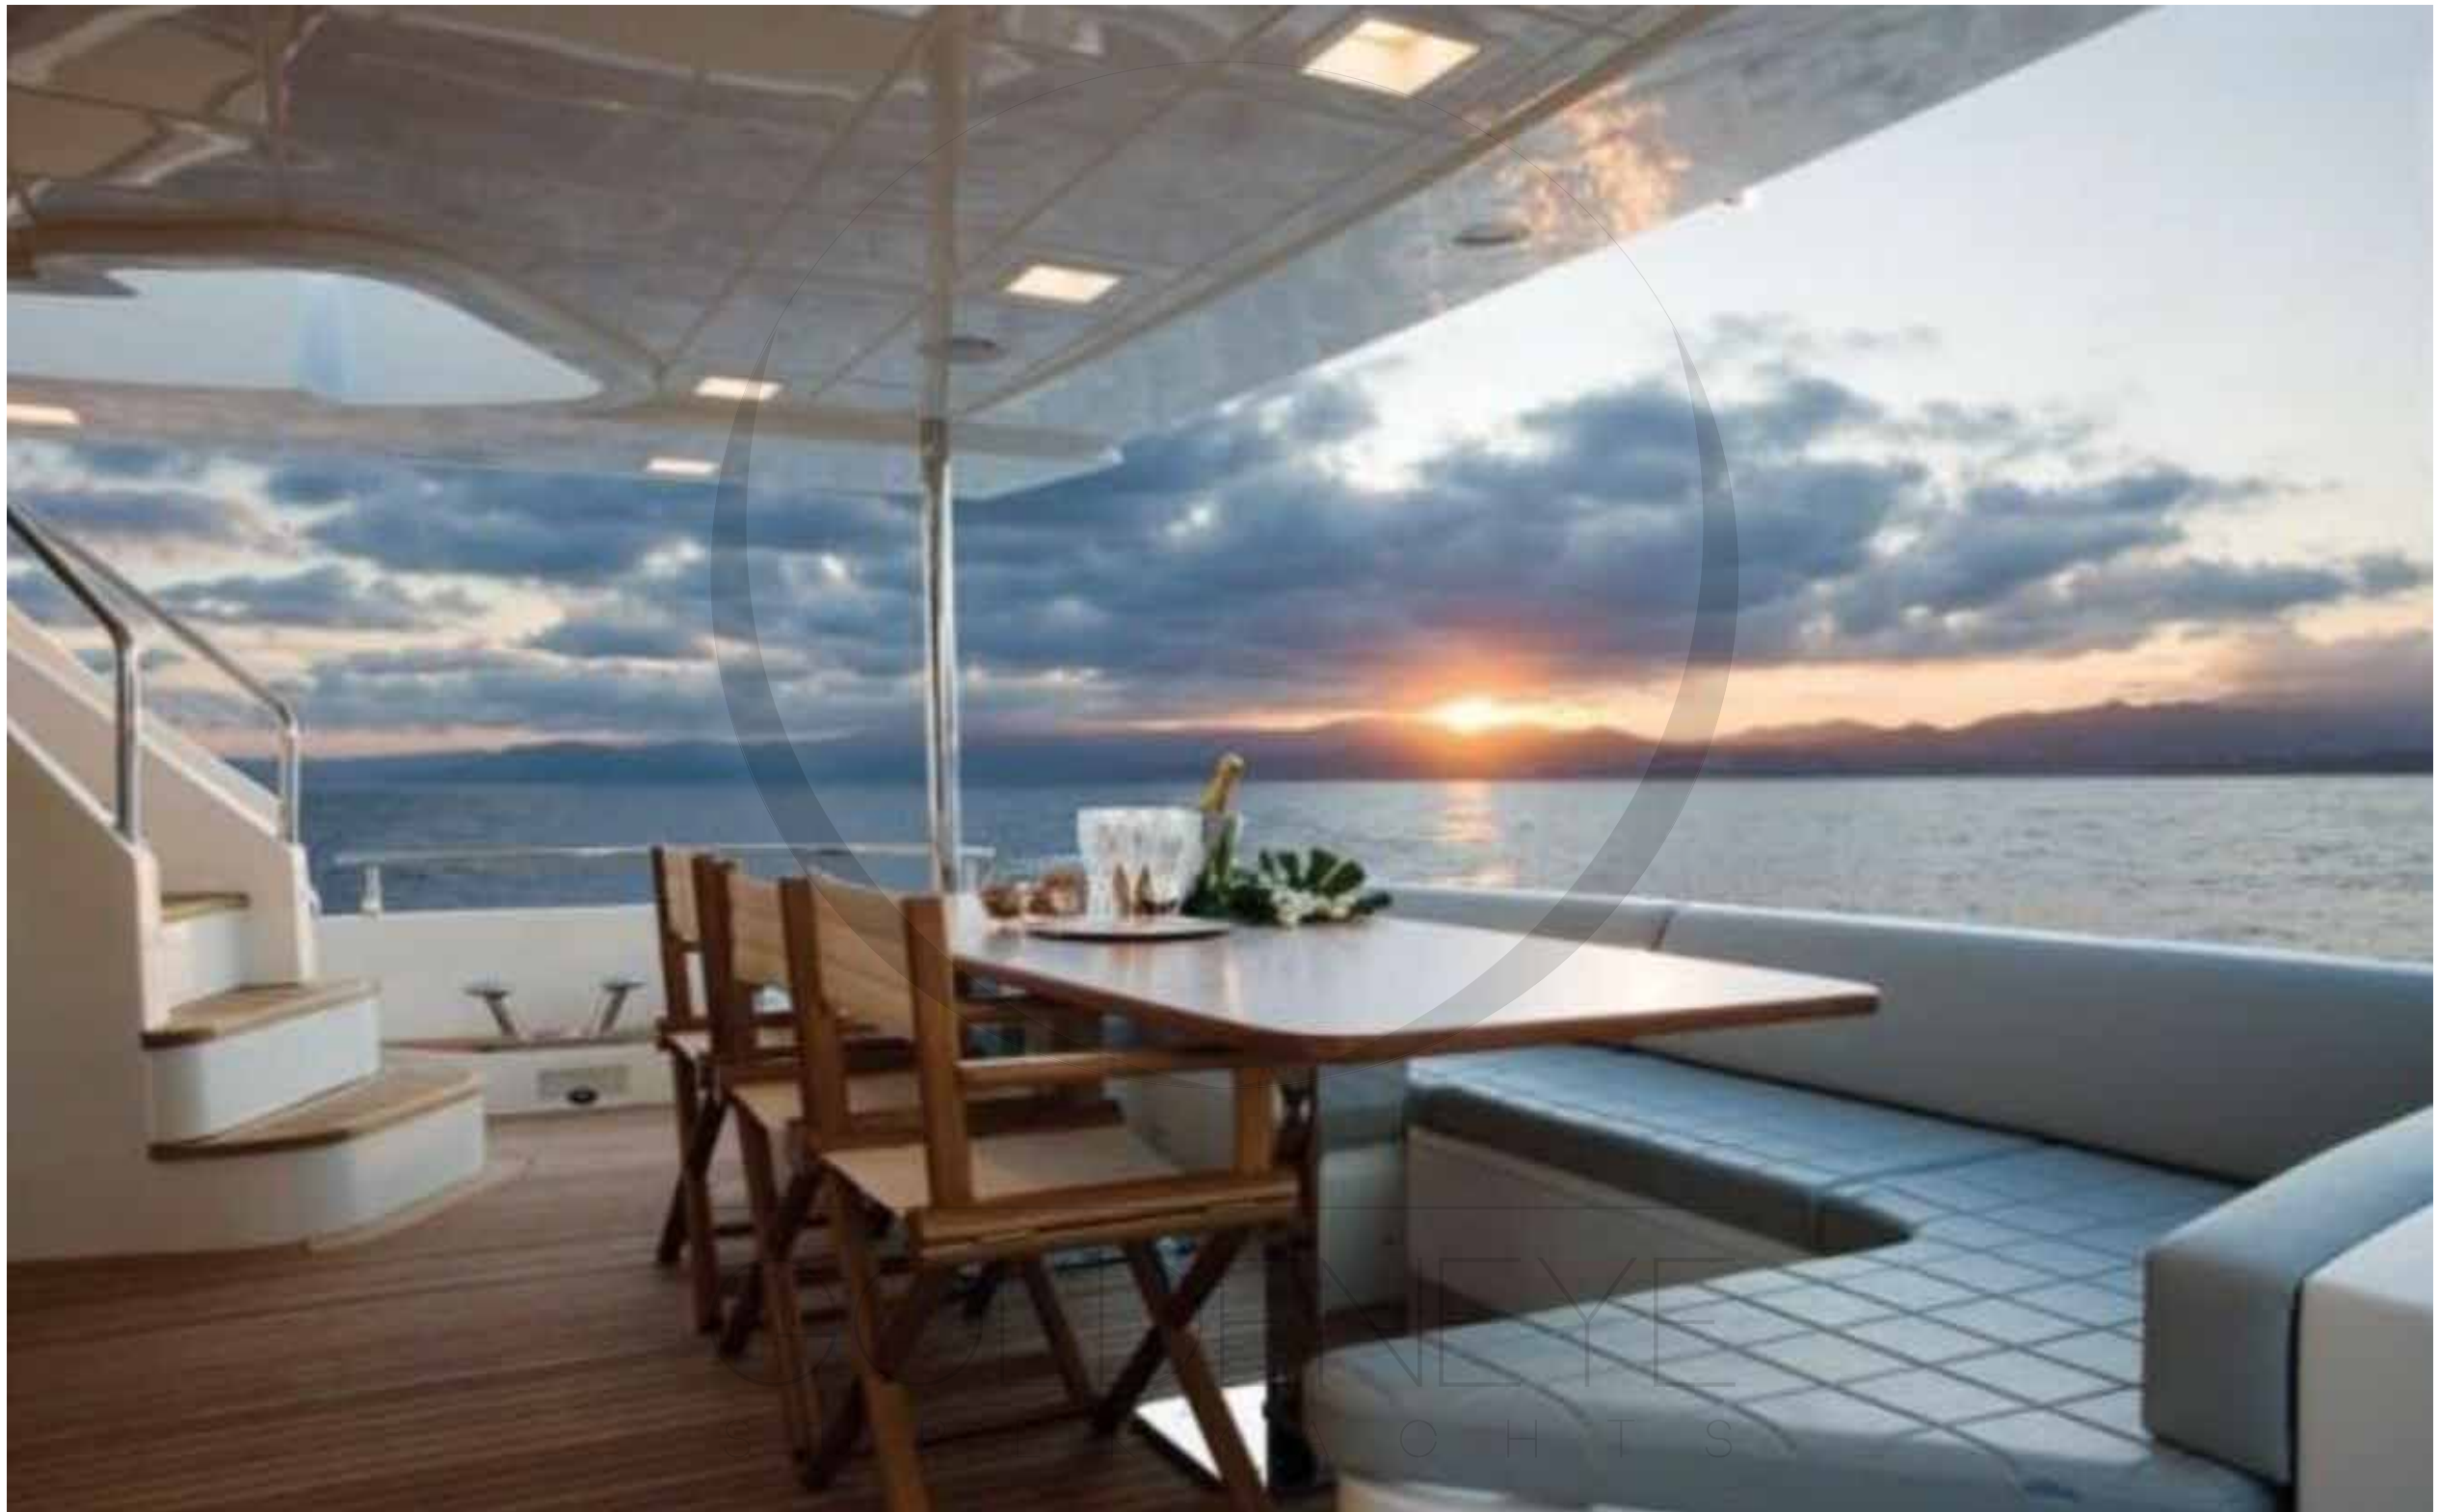

AZIMUT FLY 28M

GOLDENEYE
SUPERYACHTS

GOLDENEYE
SUPERYACHTS

GOLDENEYE
SUPERYACHTS

BRIEF BOAT SPECIFICATIONS

Length (m):	28
Cabins:	5
Guests:	20
Cruising Speed:	28
Hours:	8
Rate per day (USD):	5,000

Goldeneye is an official registered charter establishment