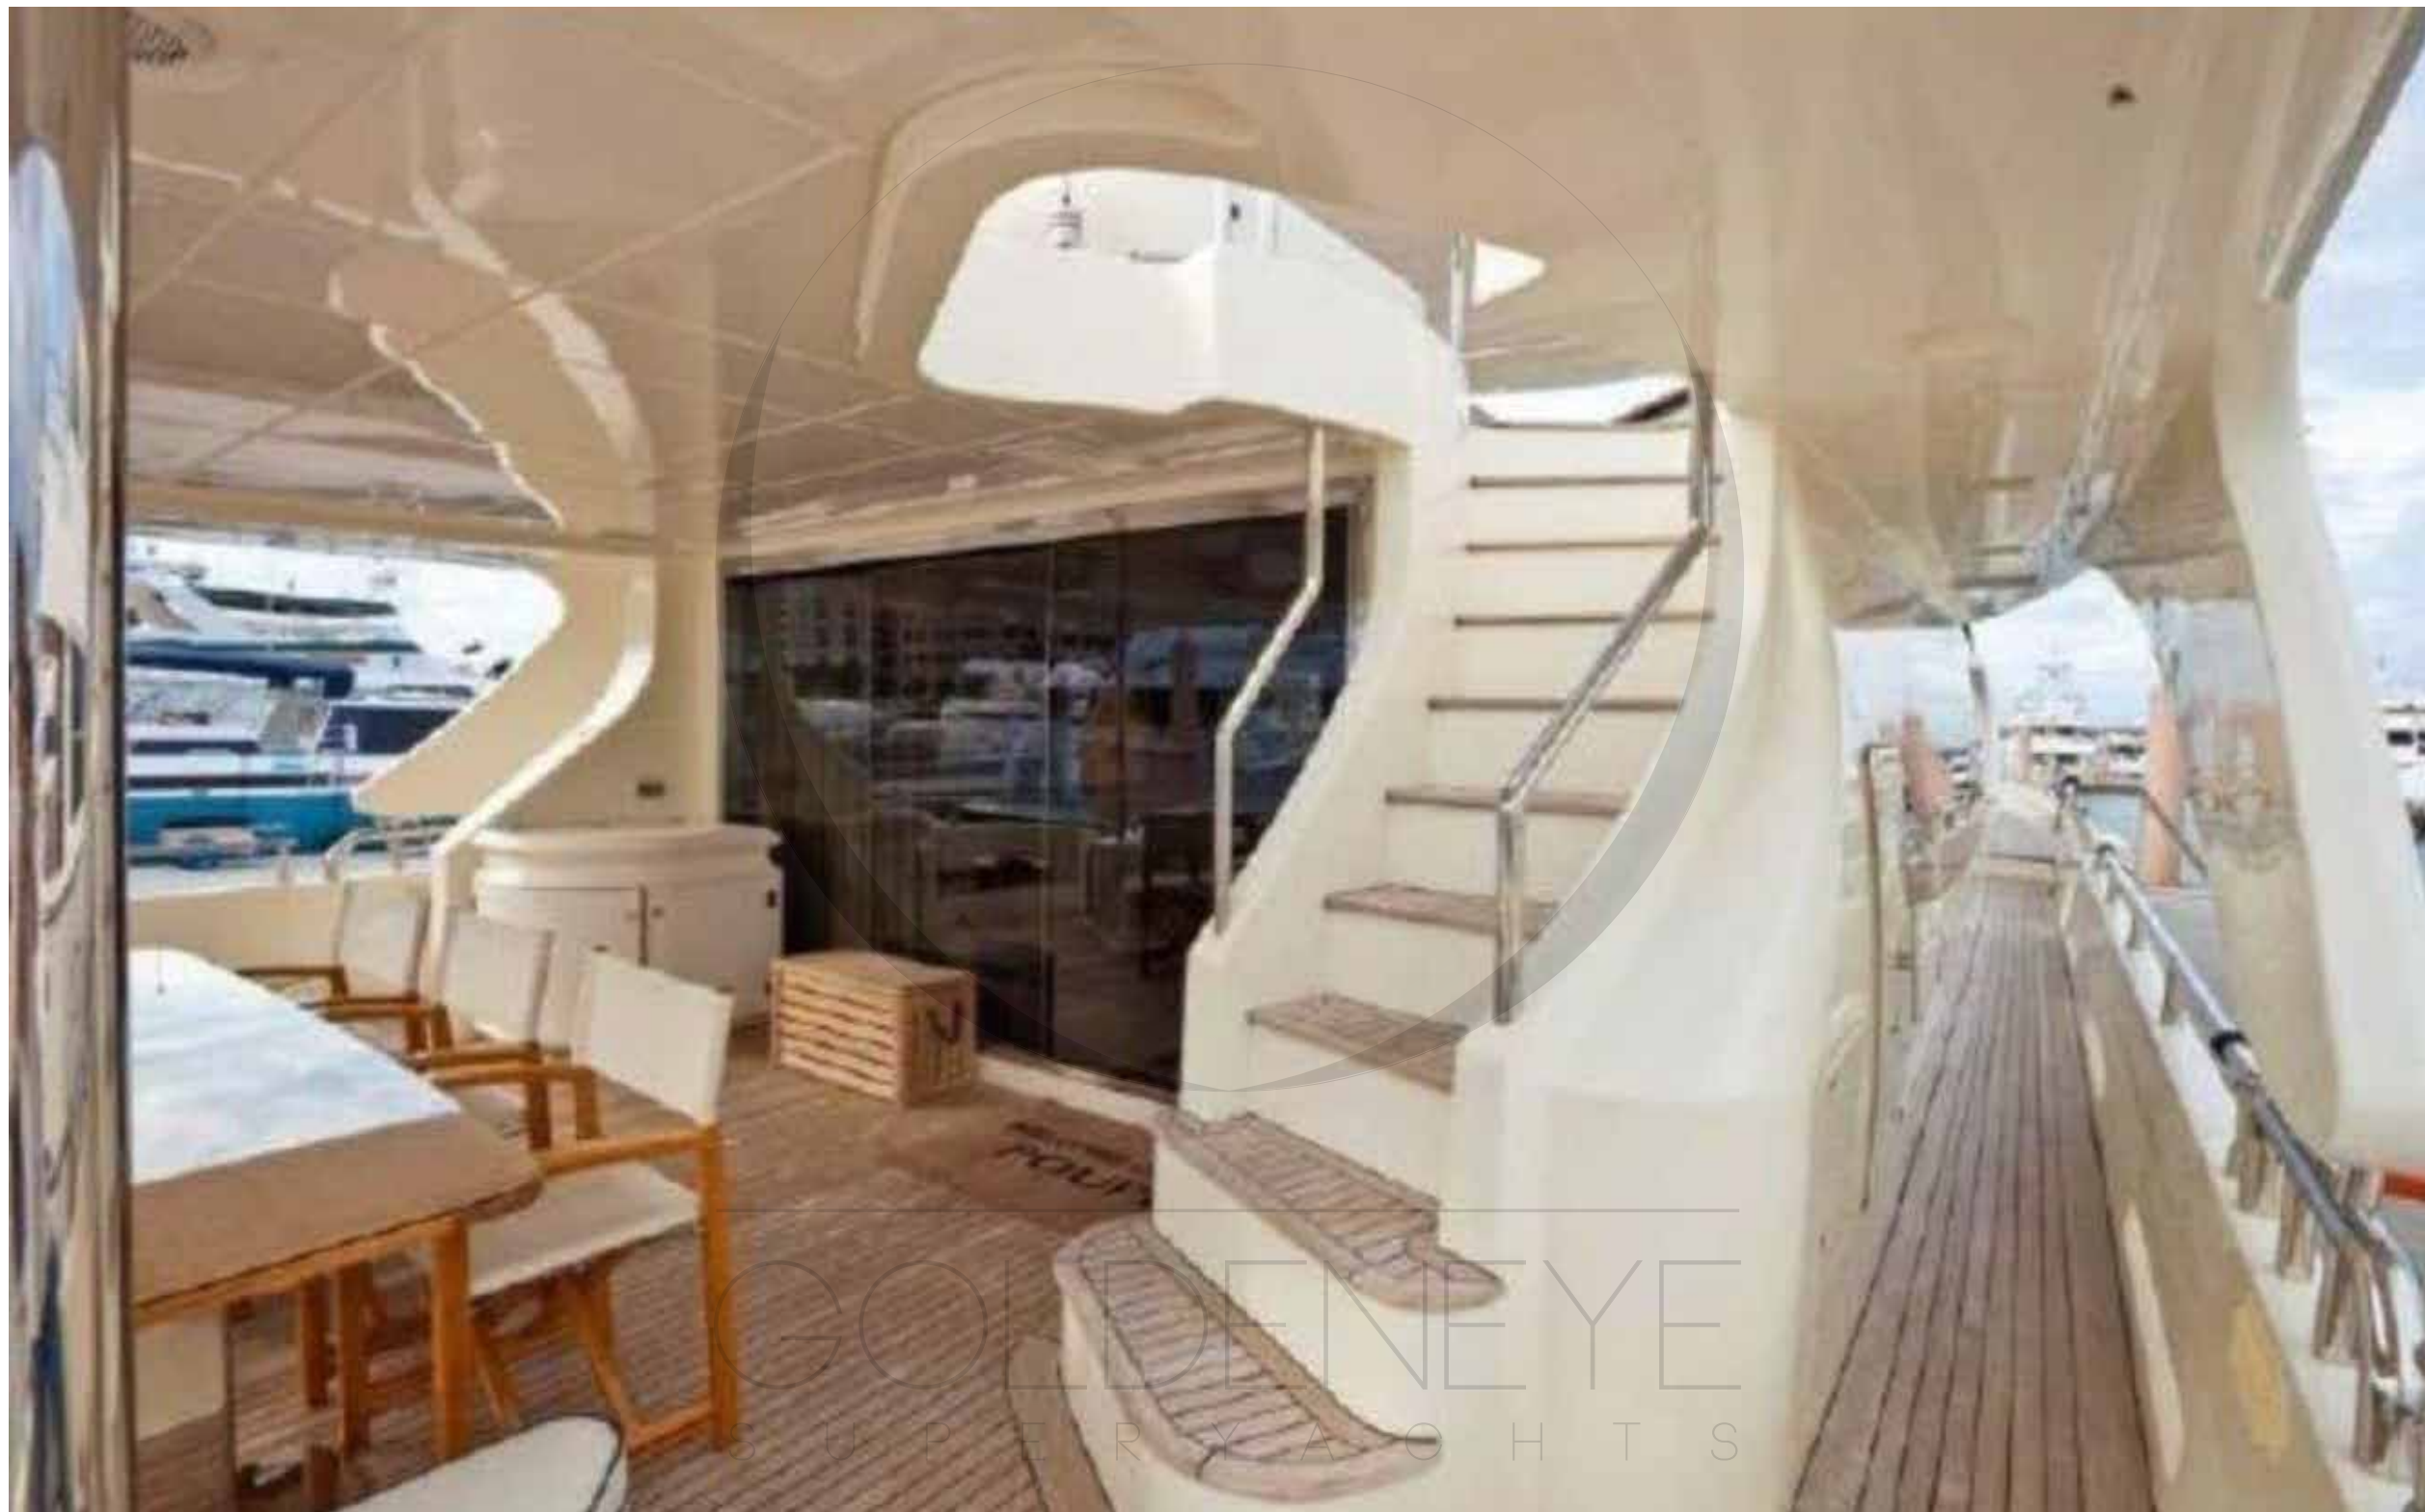

AZIMUT FLY 28M

GOLDENEYE
SUPERYACHTS

GOLDENEYE
SUPERYACHTS

GOLDENEYE
SUPERYACHTS

BRIEF BOAT SPECIFICATIONS

Length (m):	28
Cabins:	5
Guests:	20
Cruising Speed:	28
Hours:	8
Rate per day (USD):	5,000

Goldeneye is an official registered charter establishment